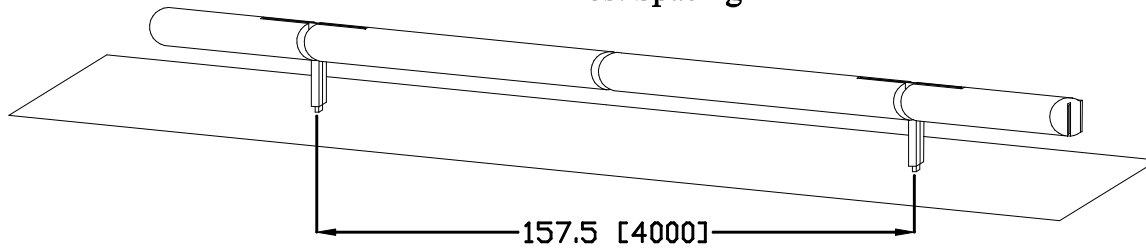

NatureRail Quick-Joint  
2m Post Spacing

NatureRail Quick-Joint  
4m Post Spacing

NatureRail Quick-Joint  
2m Post Spacing

NatureRail Quick-Joint  
4m Post Spacing

# Nature Rail Quick-Joint 2.0 & 4.0 Aesthetic Wood/Steel Guardrail

SGR46

Sheet No.

Date:

3 of 4

11/01/2012