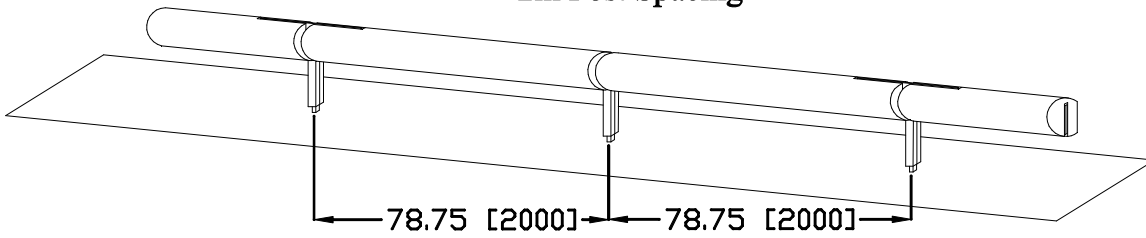

NatureRail Quick-Joint  
2m Post Spacing

NatureRail Quick-Joint  
4m Post Spacing

NatureRail Quick-Joint  
2m Post Spacing

NatureRail Quick-Joint  
4m Post Spacing

# Nature Rail Quick-Joint 2.0 & 4.0 Aesthetic Wood/Steel Guardrail

SGR46

Sheet No.

Date:

3 of 4

11/01/2012