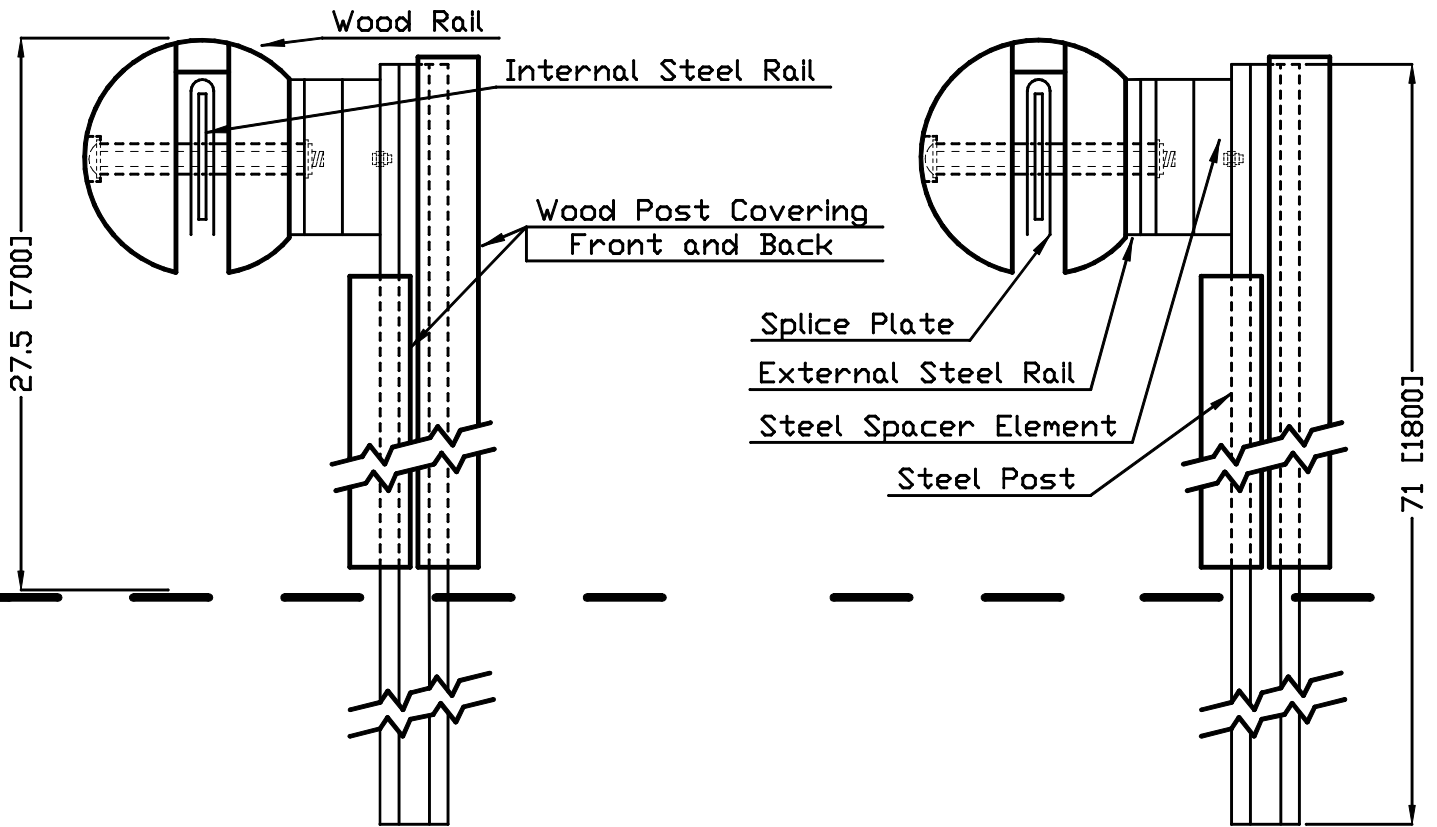

NatureRail Quick-Joint  
2m Post Spacing

NatureRail Quick-Joint  
4m Post Spacing

NatureRail Quick-Joint  
2m Post Spacing

NatureRail Quick-Joint  
4m Post Spacing

# Nature Rail Quick-Joint 2.0 & 4.0 Aesthetic Wood/Steel Guardrail

SGR46

Sheet No.

Date:

3 of 4

11/01/2012